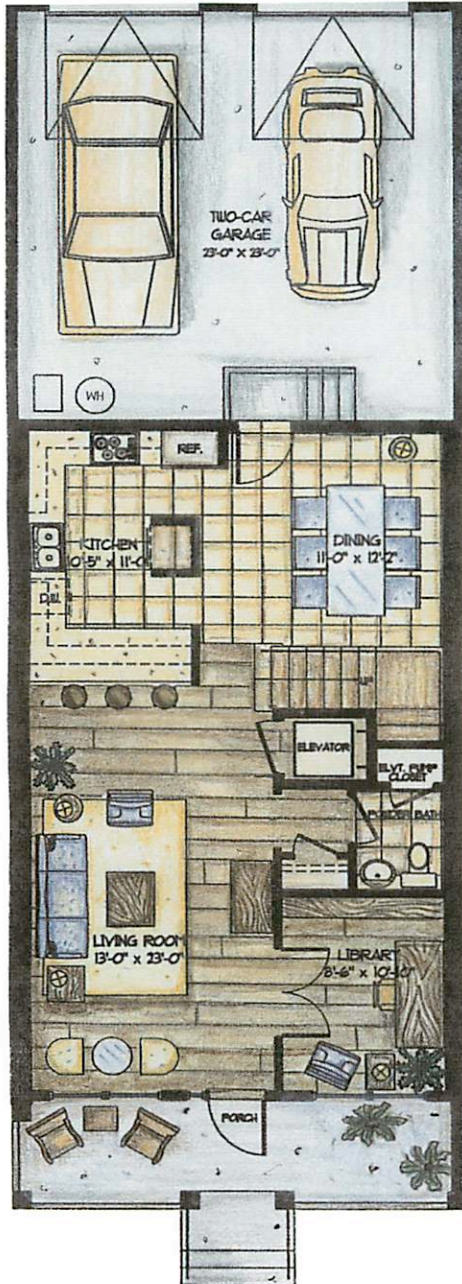

 *Starfish - B*

2,404 Heated Sq. Ft.
270 Porches Sq. Ft.
Total Living - 2,674 Sq. Ft.

First Floor

Second Floor

Third Floor